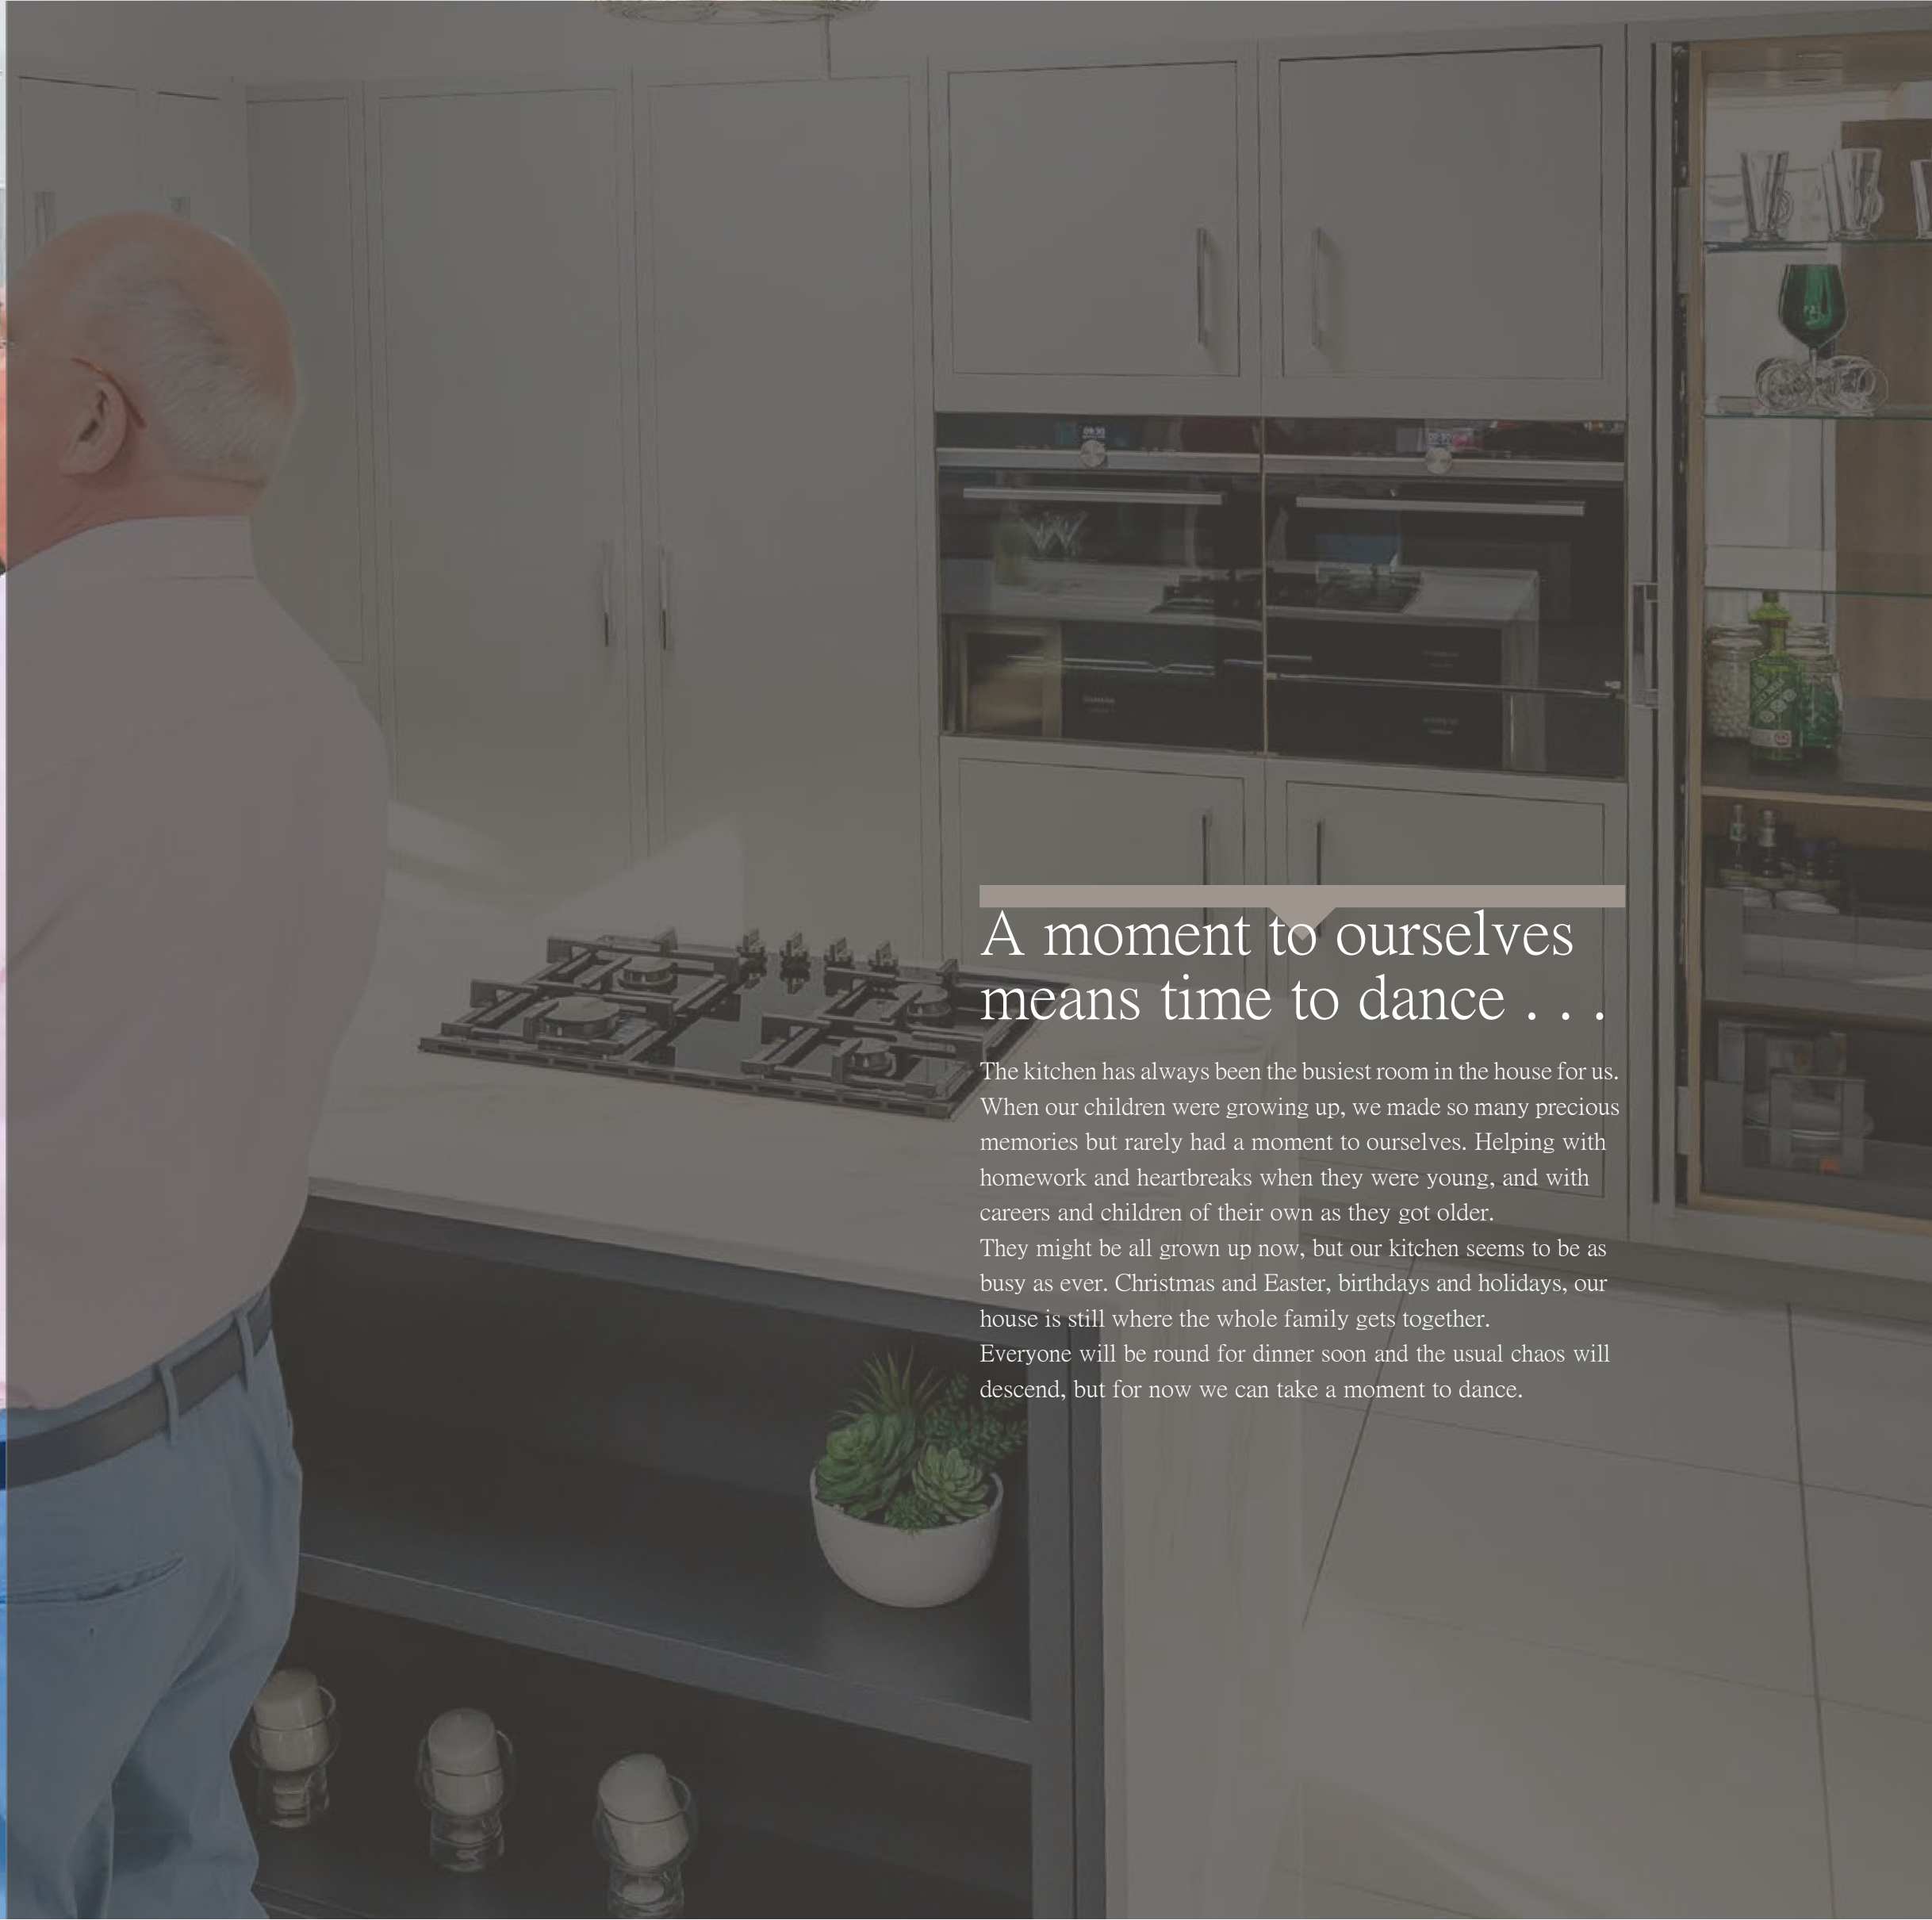

A moment to ourselves means time to dance . . .

The kitchen has always been the busiest room in the house for us. When our children were growing up, we made so many precious memories but rarely had a moment to ourselves. Helping with homework and heartbreaks when they were young, and with careers and children of their own as they got older. They might be all grown up now, but our kitchen seems to be as busy as ever. Christmas and Easter, birthdays and holidays, our house is still where the whole family gets together. Everyone will be round for dinner soon and the usual chaos will descend, but for now we can take a moment to dance.